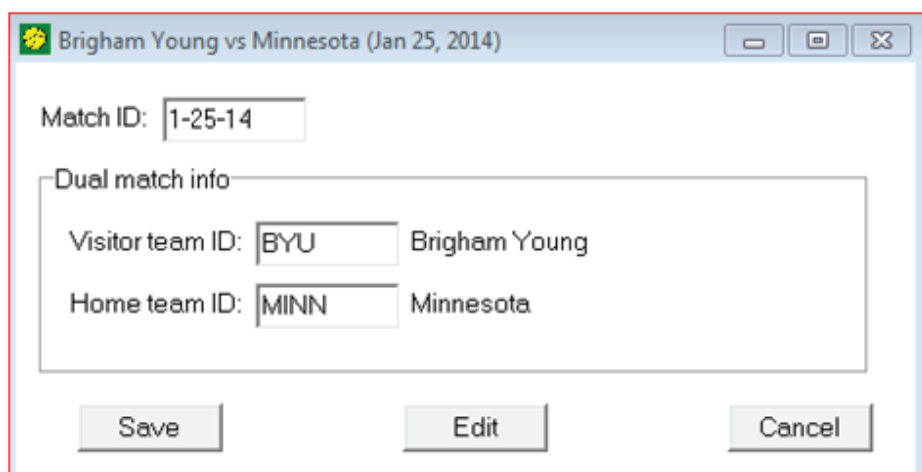

Before the match is imported, you can edit the Game-ID and Team-ID fields to match those in your games directory.