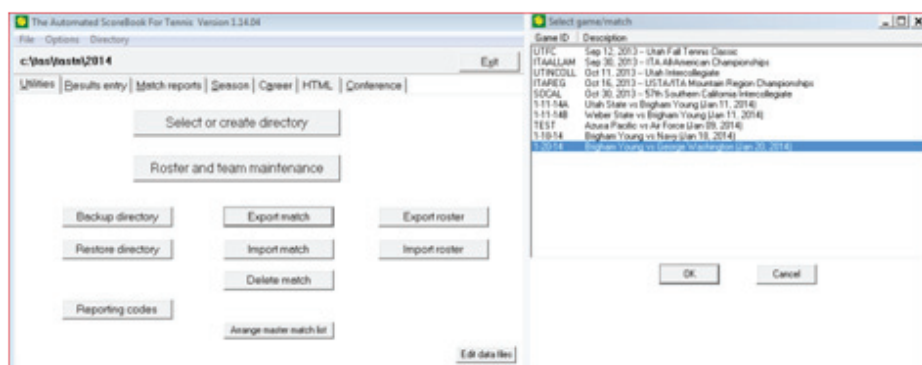

TAS for Tennis - *Sending Files*

In Utilities, Click “Export match” button to save a match file to another location. The file format is XML, and the file extension is .xtg. Attach this file to email, for sending to opponent or league office.