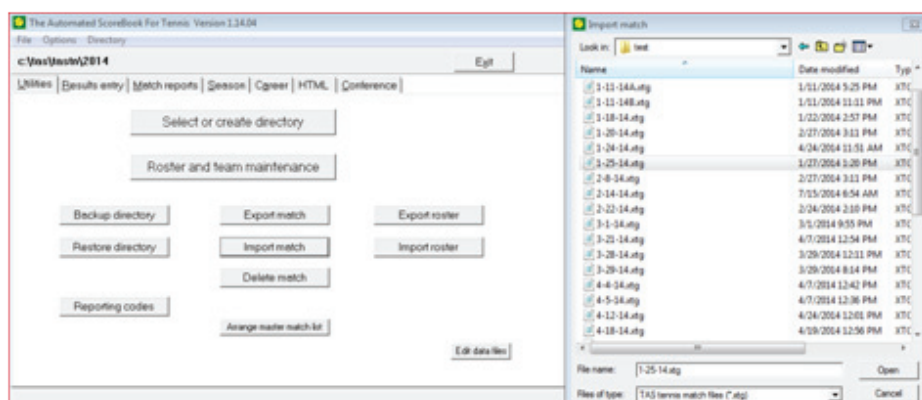

TAS for Tennis - *Sending Files*

In Utilities, Click “Export match” button to save a match file to another location. The file format is XML, and the file extension is .xtg. Attach this file to email, for sending to opponent or league office.